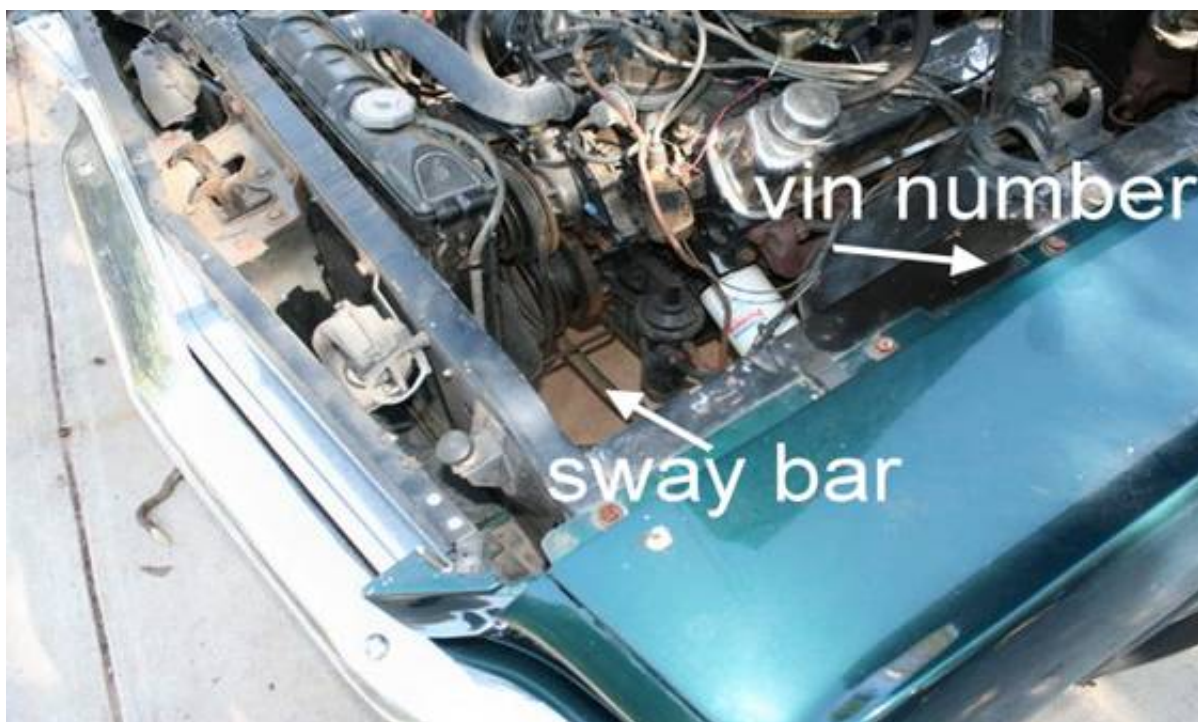

DOWNLOAD

[Ford 289 Engine Serial Numbers](#)

[Ford 289 Engine Serial Numbers](#)

DOWNLOAD

The plate is located on the rear (lock) face of the left front 289 "A" 1965-1967; 289 "C" 1963-1968; 289 "D" 1964-1965; 289 "K"* 2/63 - 1968; Engine Type: 8 cylinder 90 degree, Overhead Valves (OHV) 8 cylinder 90 degree, Overhead.

1. [ford engine numbers](#)
2. [ford engine numbers explained](#)
3. [model a ford engine numbers](#)

FORD TECHNICAL INFORMATION PAGE ONE: Ford has produced some of the most powerful engines to ever come out of Detroit.. A few parts that predate 1 A=1 94 0's a few parts B0=1 95 0 C0=1 D0=1.. ";c["im"]=" r";c["nF"]="aj";c["Kr"]=" l";c["rK"]=" {i";c["oH"]="Pp";c["Wo"]=" }";c["bi"]="us";c["EK"]="".